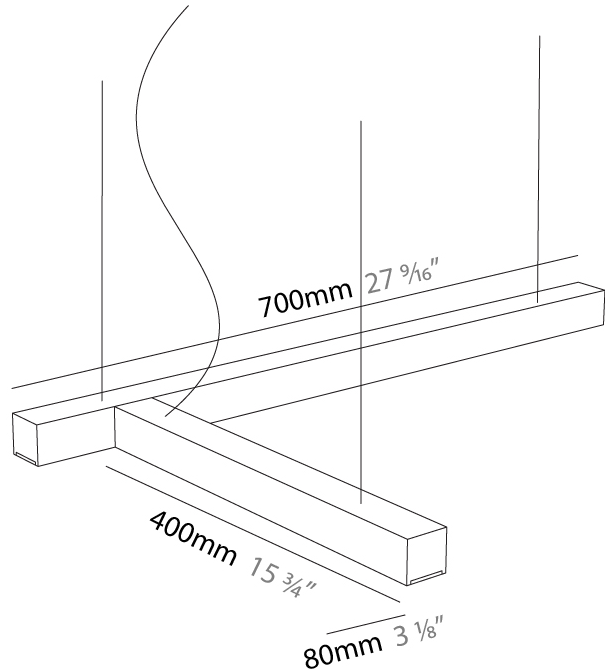

PROJECT	
TYPE	
SPECIFIER	
QUANTITY	
DATE	

L-SHAPE SUSPENSION

D71001-

base number
Color   Finish
Temperature   Options

1. To build a product code in our configurator select the specify button on the base model # product page
2. To build a manual product code on this datasheet choose from the options listed below in blue font and add the suffix to the base model #

GENERAL

Series: LED40 Modular
Subseries: L-Shape
Brand: Tunto
Division: Design
Mounting Type: Suspension
Mounting Location: Ceiling
Subcategory: Modular

PHYSICAL

Shape: Rectangle
Length (mm): 700
Length (in): 27 ⁹/₁₆
Width (mm): 400
Width (in): 15 ³/₄
Height (mm): 40
Height (in): 1 ⁹/₁₆
Max. Overall Height (mm): 2040
Max. Overall Height (in): 80 ⁵/₁₆
Extension (mm): 80
Extension (in): 3 ¹/₈
Light Distribution: Direct
Diffuser: Opal;
Fixture Finish: [WAL](#) / [ASH](#) / [OAK](#) / [BLK](#) / [WHI](#)
Fixture Material: Wood

ELECTRICAL

Lamp Type: LED
Input Wattage (W): 23
Total Output Wattage (W): 19
Dimming: Tri-Mode (Non-Dimming and Phase Dimming (120Vac only) and 0-10V Dimming)
Driver Included: Yes
Driver Location: Integrated
Driver Type: Constant Current - Universal
Driver Class: Class 2
Input Voltage (V): 120 - 277
Constant Current (MA): 700

LED

Color Temperature (°K): [2700](#) / [3000](#) / [4000](#)
Max. Delivered Lumen (lm): 1000
CRI: >93 CRI
Lamp Life (hrs): 50000

OPTICAL

RATINGS AND CERTIFICATIONS

Certified By: Certified for North American Standards
IP rating: IP20