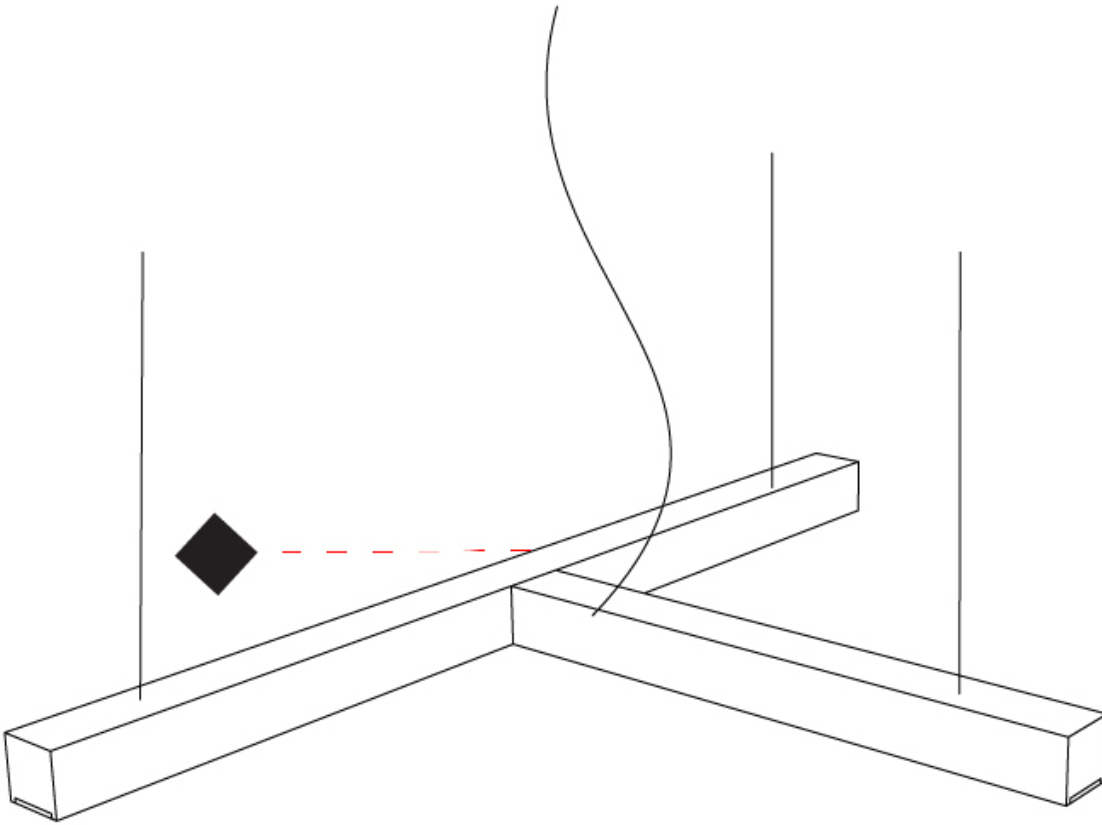

T-SHAPE SUSPENSION

D71000-

PROJECT _____

TYPE _____

SPECIFIER _____

QUANTITY _____

DATE _____